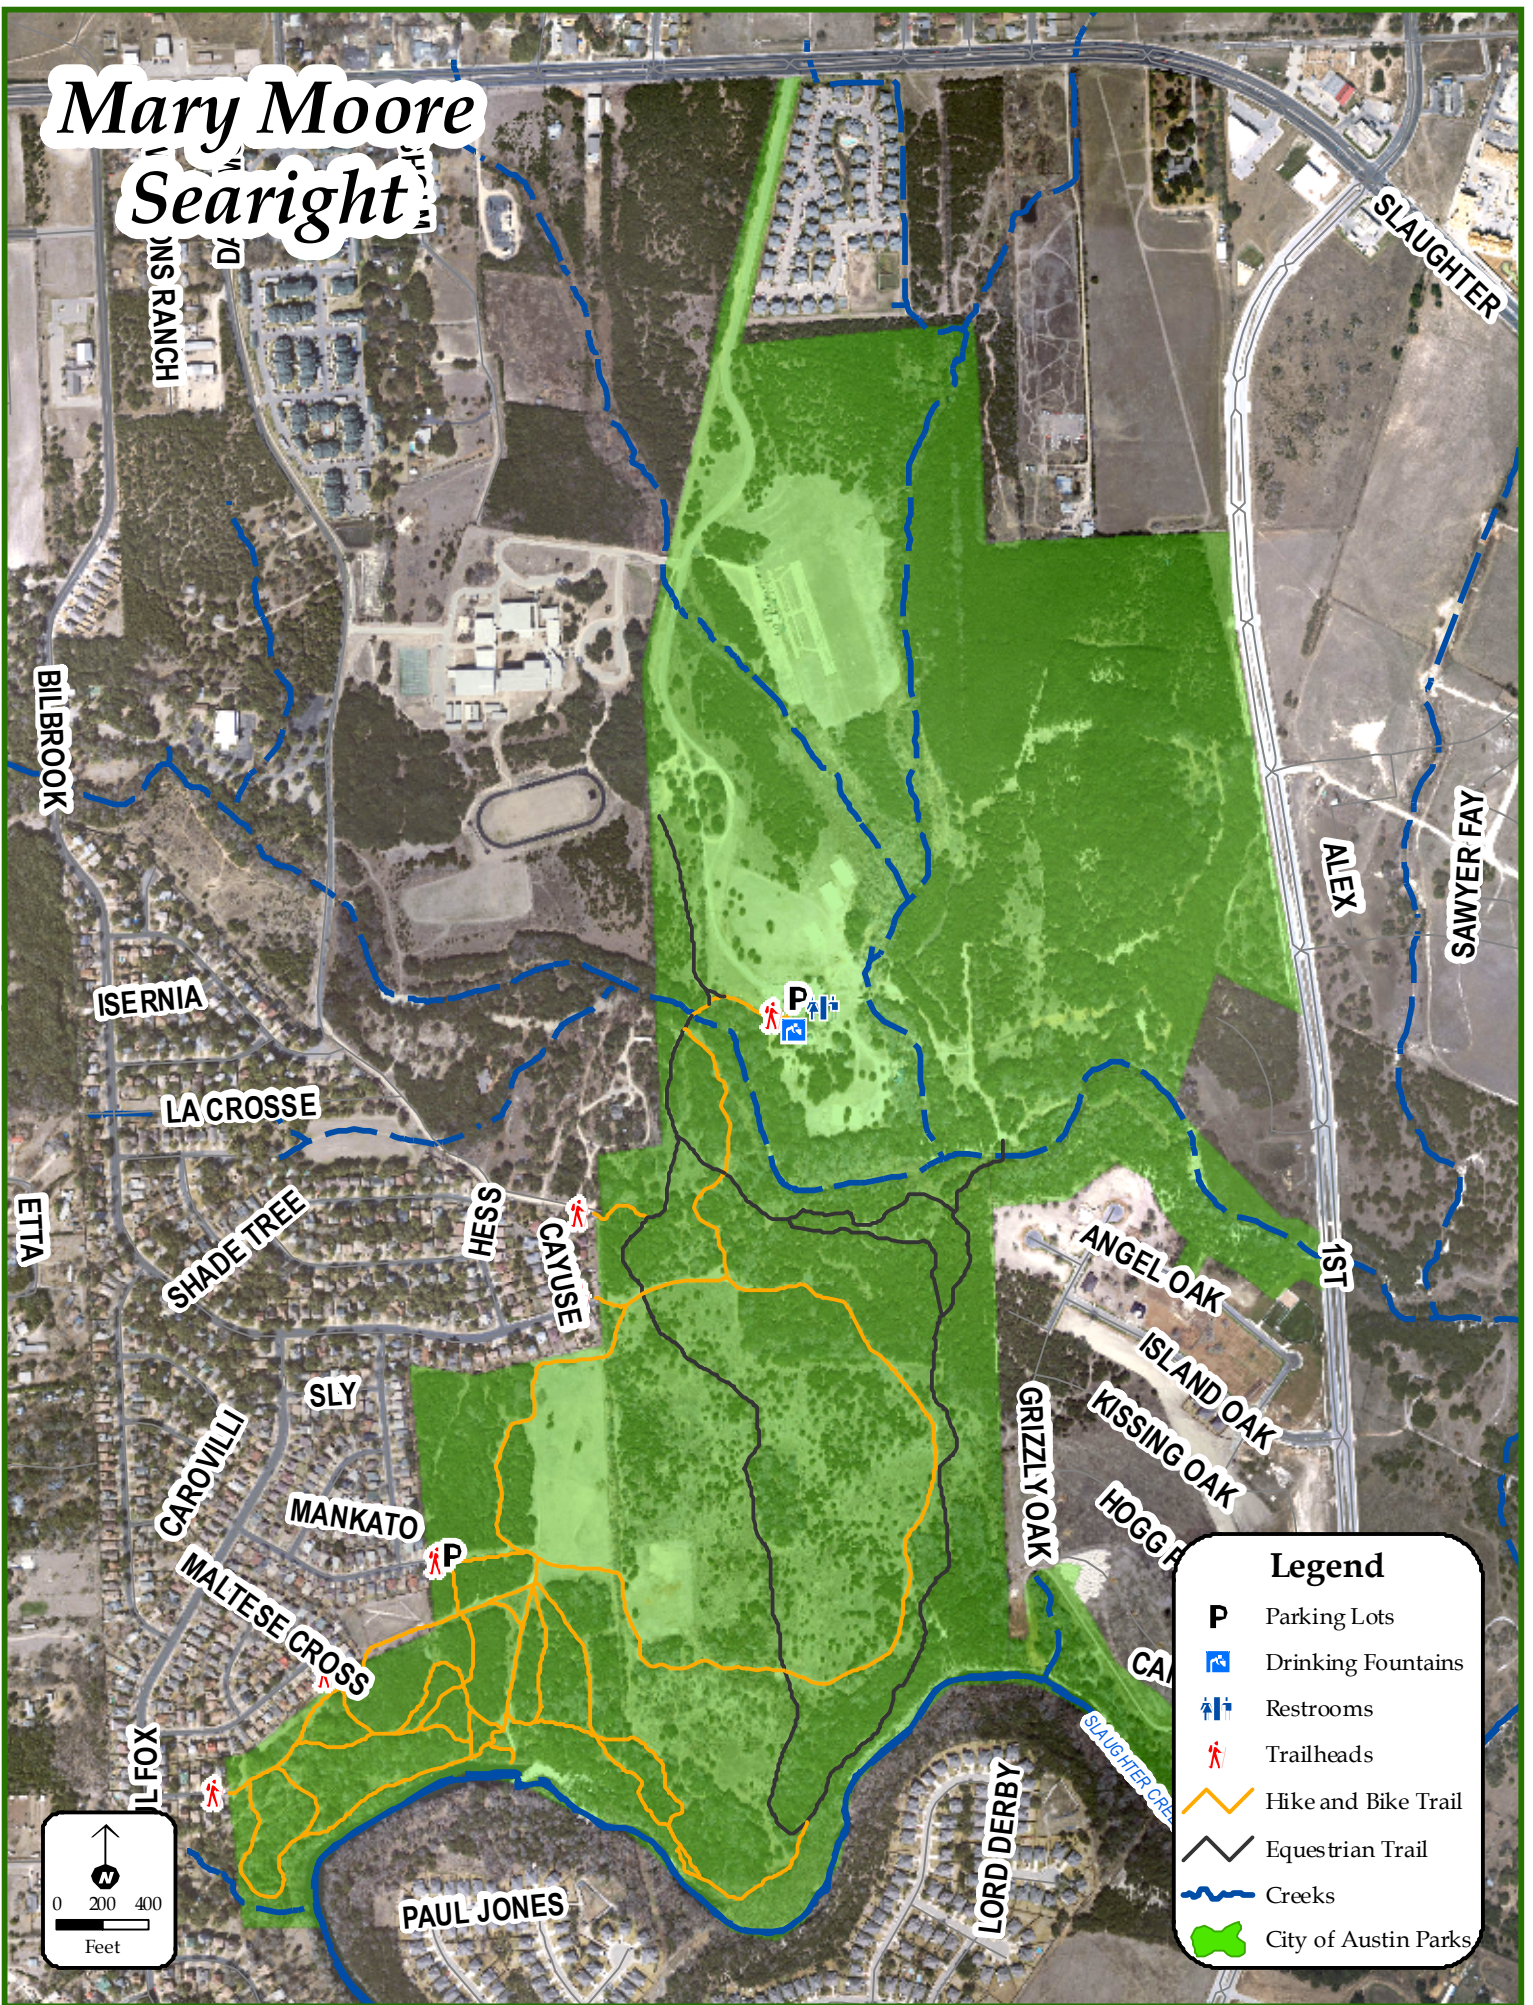

Mary Moore Searight

Legend

- P** Parking Lots
- Drinking Fountains
- Restrooms
- Trailheads
- Hike and Bike Trail
- Equestrian Trail
- Creeks
- City of Austin Parks