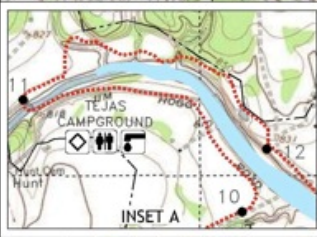

# GOODWATER TRAIL

**LEGEND**

- MILE MARKER
- MILE POINT (UNMARKED ON SITE)
- ♿ RESTROOM
- ◇ TRAIL HEAD
- ☒ WATER
- ▲ PRIMITIVE CAMPING
- ⋯ HIKING TRAIL

NAD 27, ZONE 14  
REVISED 7/16/05