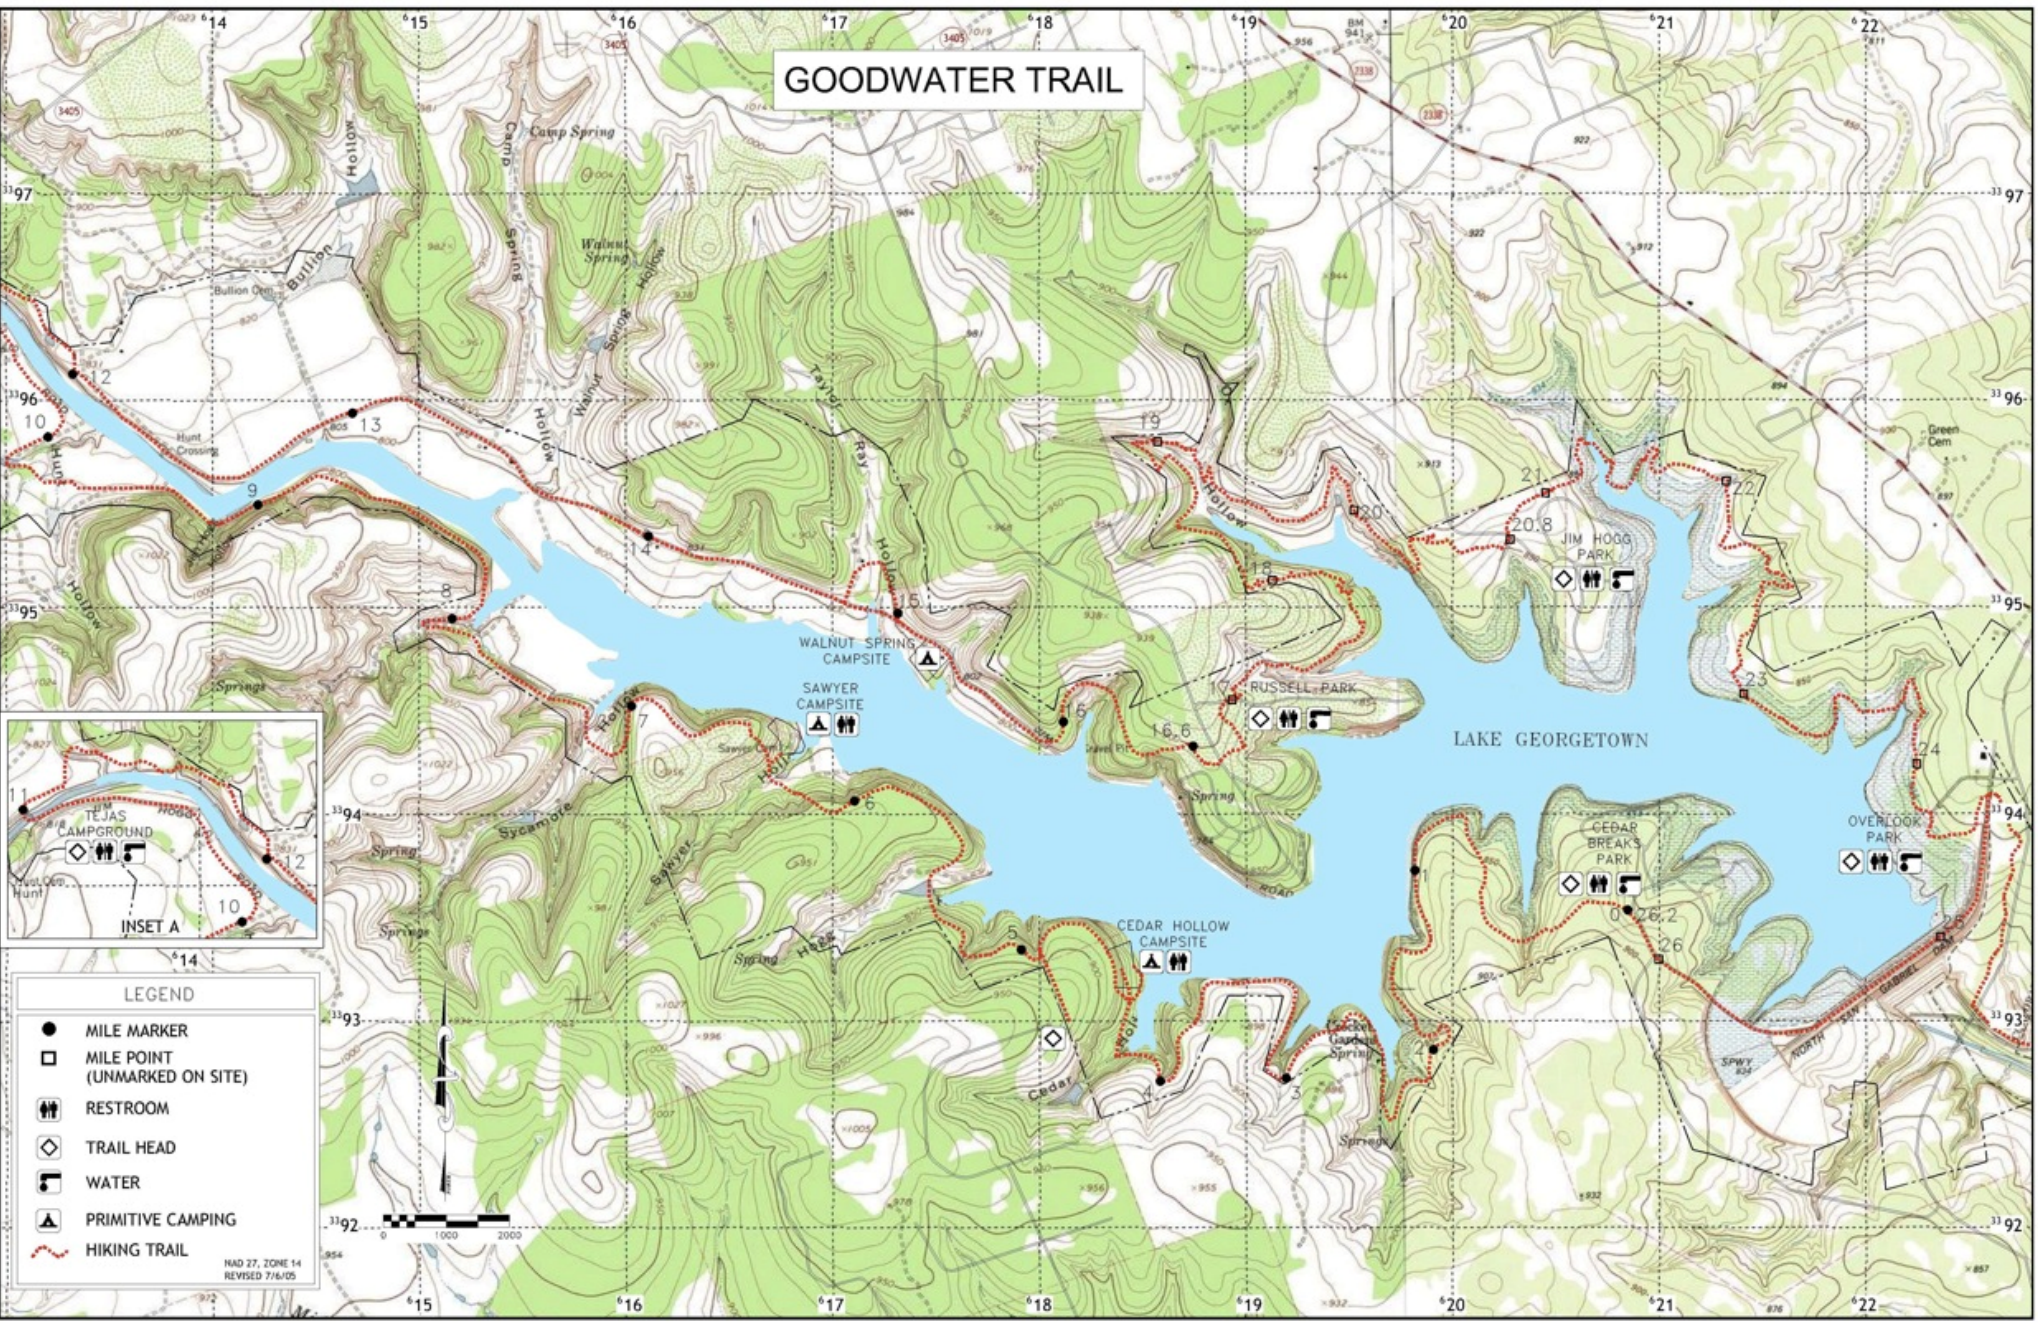

# GOODWATER TRAIL

**LEGEND**

- MILE MARKER
- MILE POINT (UNMARKED ON SITE)
- ♿ RESTROOM
- ◇ TRAIL HEAD
- ☒ WATER
- ▲ PRIMITIVE CAMPING
- ⋯ HIKING TRAIL

NAD 27, ZONE 14  
REVISED 7/16/05