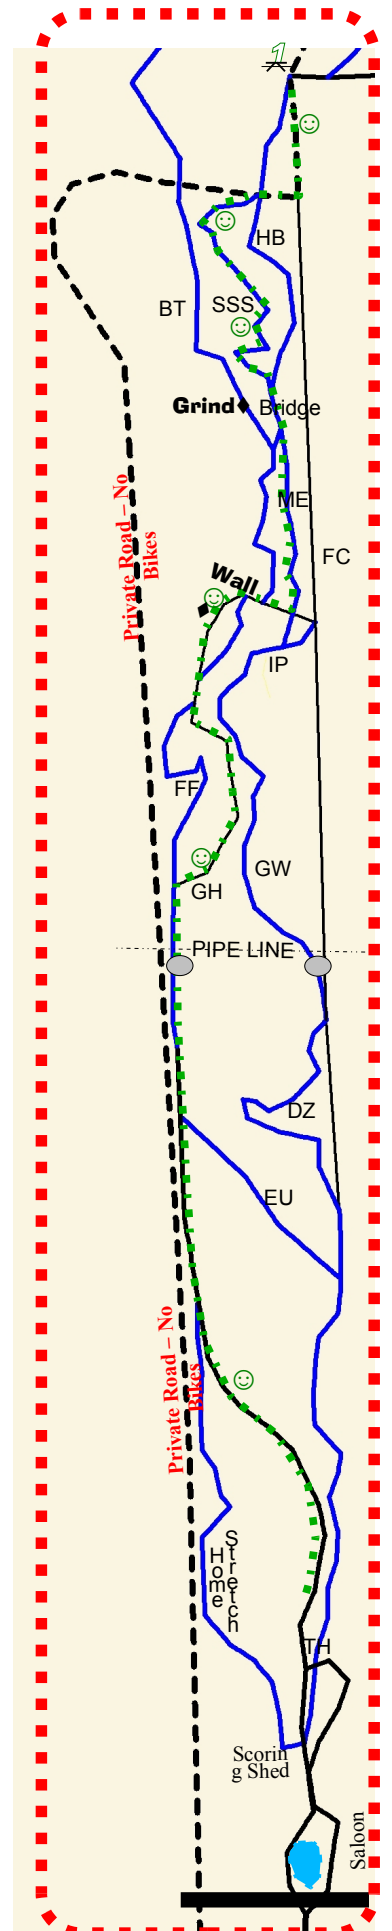

# ROCKY HILL BIKE RANCH

- TRADITIONAL LOOPS**
- 6 MILE LOOP BAILOUT
  - 9 MILE LOOP BAILOUT
  - 10 MILE LOOP BAILOUT
  - 12 MILE LOOP BAILOUT

- Rest Stop
- Gate / Cattle guard
- During Events, Day riders PLEASE YIELD to Participants.
- All trails are open to Day Riders. Ride Anywhere u want.
- Ropes and Ribbons are event markings. Leave 'em up, please.
- Extra Credit trails add (s)milage to existing routes.

DOUBLE TRACK
SINGLE TRACK
EXTRA CREDIT
EASY ROUTE
SERVICE ROAD

**TRADITIONAL LOOP 16 mi.**

- TH
- DZ
- GW
- FC (option: ME+SSS)
- KW
- OL (option: ♣ 6 mi. bailout)
- BF
- LL (option: ♥ 9 mi. bailout)
- TC (option: ♣ 10 mi. bailout)
- OH (option: ♦ 12 mi. bailout)
- TF
- CR
- PP
- AP
- MM
- BT (option1: HB / ME)
- (option2: SSS / ME)
- FF
- GH

- Follow the road from the parking lot:
- L on Mini Me (ME)
- Cross the bridge
- Go straight onto SSS
- R at the road
- L at the fence

as shown at right with the **Green Smileys and Dots**

\*well... easier than the other ways

**MOTIVATION:**

- Thoughts of cold beverages
- Fear of Chupacabras
- Mantra "It's all down hill from here"
- Sweet Singletrack

MAP LEGEND	
♣	6 MILE LOOP BAILOUT
♥	9 MILE LOOP BAILOUT
♠	10 MILE LOOP BAILOUT
♦	12 MILE LOOP BAILOUT
😊	Easy
□	Intermediate
◆	Difficult
AP	😊 Ave. of the Pines
BT	◆ Black Trac
BF	□ Bottle-n-Front-o-Me
CR	□ Coyote Run
DZ	□ Drop Zone
EF-( )	😊 East Fenceline (N&S)
EU	😊 Easy Up
FC	◆ Fat Chuck's Demise
FF	😊 Fofenique
FL	□ Frontal Lobotomy
GH	😊 Grey's Hiway
GW	□ Grey's Way
HB	□ Hard Boil (one-way)
IP	◆ Ike's Peak (*climb)
KW	😊 Karaway
LZ	□ Leapin' Lizards
LL	□ Longhorn Loop
LJ	😊 Lumberjack
MM	□ Miracle Mile
ME	😊 Mini-Me (bidirectional)
OH	□ Omar's Howl
OL	□ Off The Lip
PP	□ Pine Pin
SF	😊 South Fenceline
TC	□ Tris Cross
TH	😊 Trail Head
TP	😊 Tunnel o' the Pines
WF	😊 West Fenceline
YK	□ Y Knot?
⚓	Rest Stop
●	Gate / Cattle guard