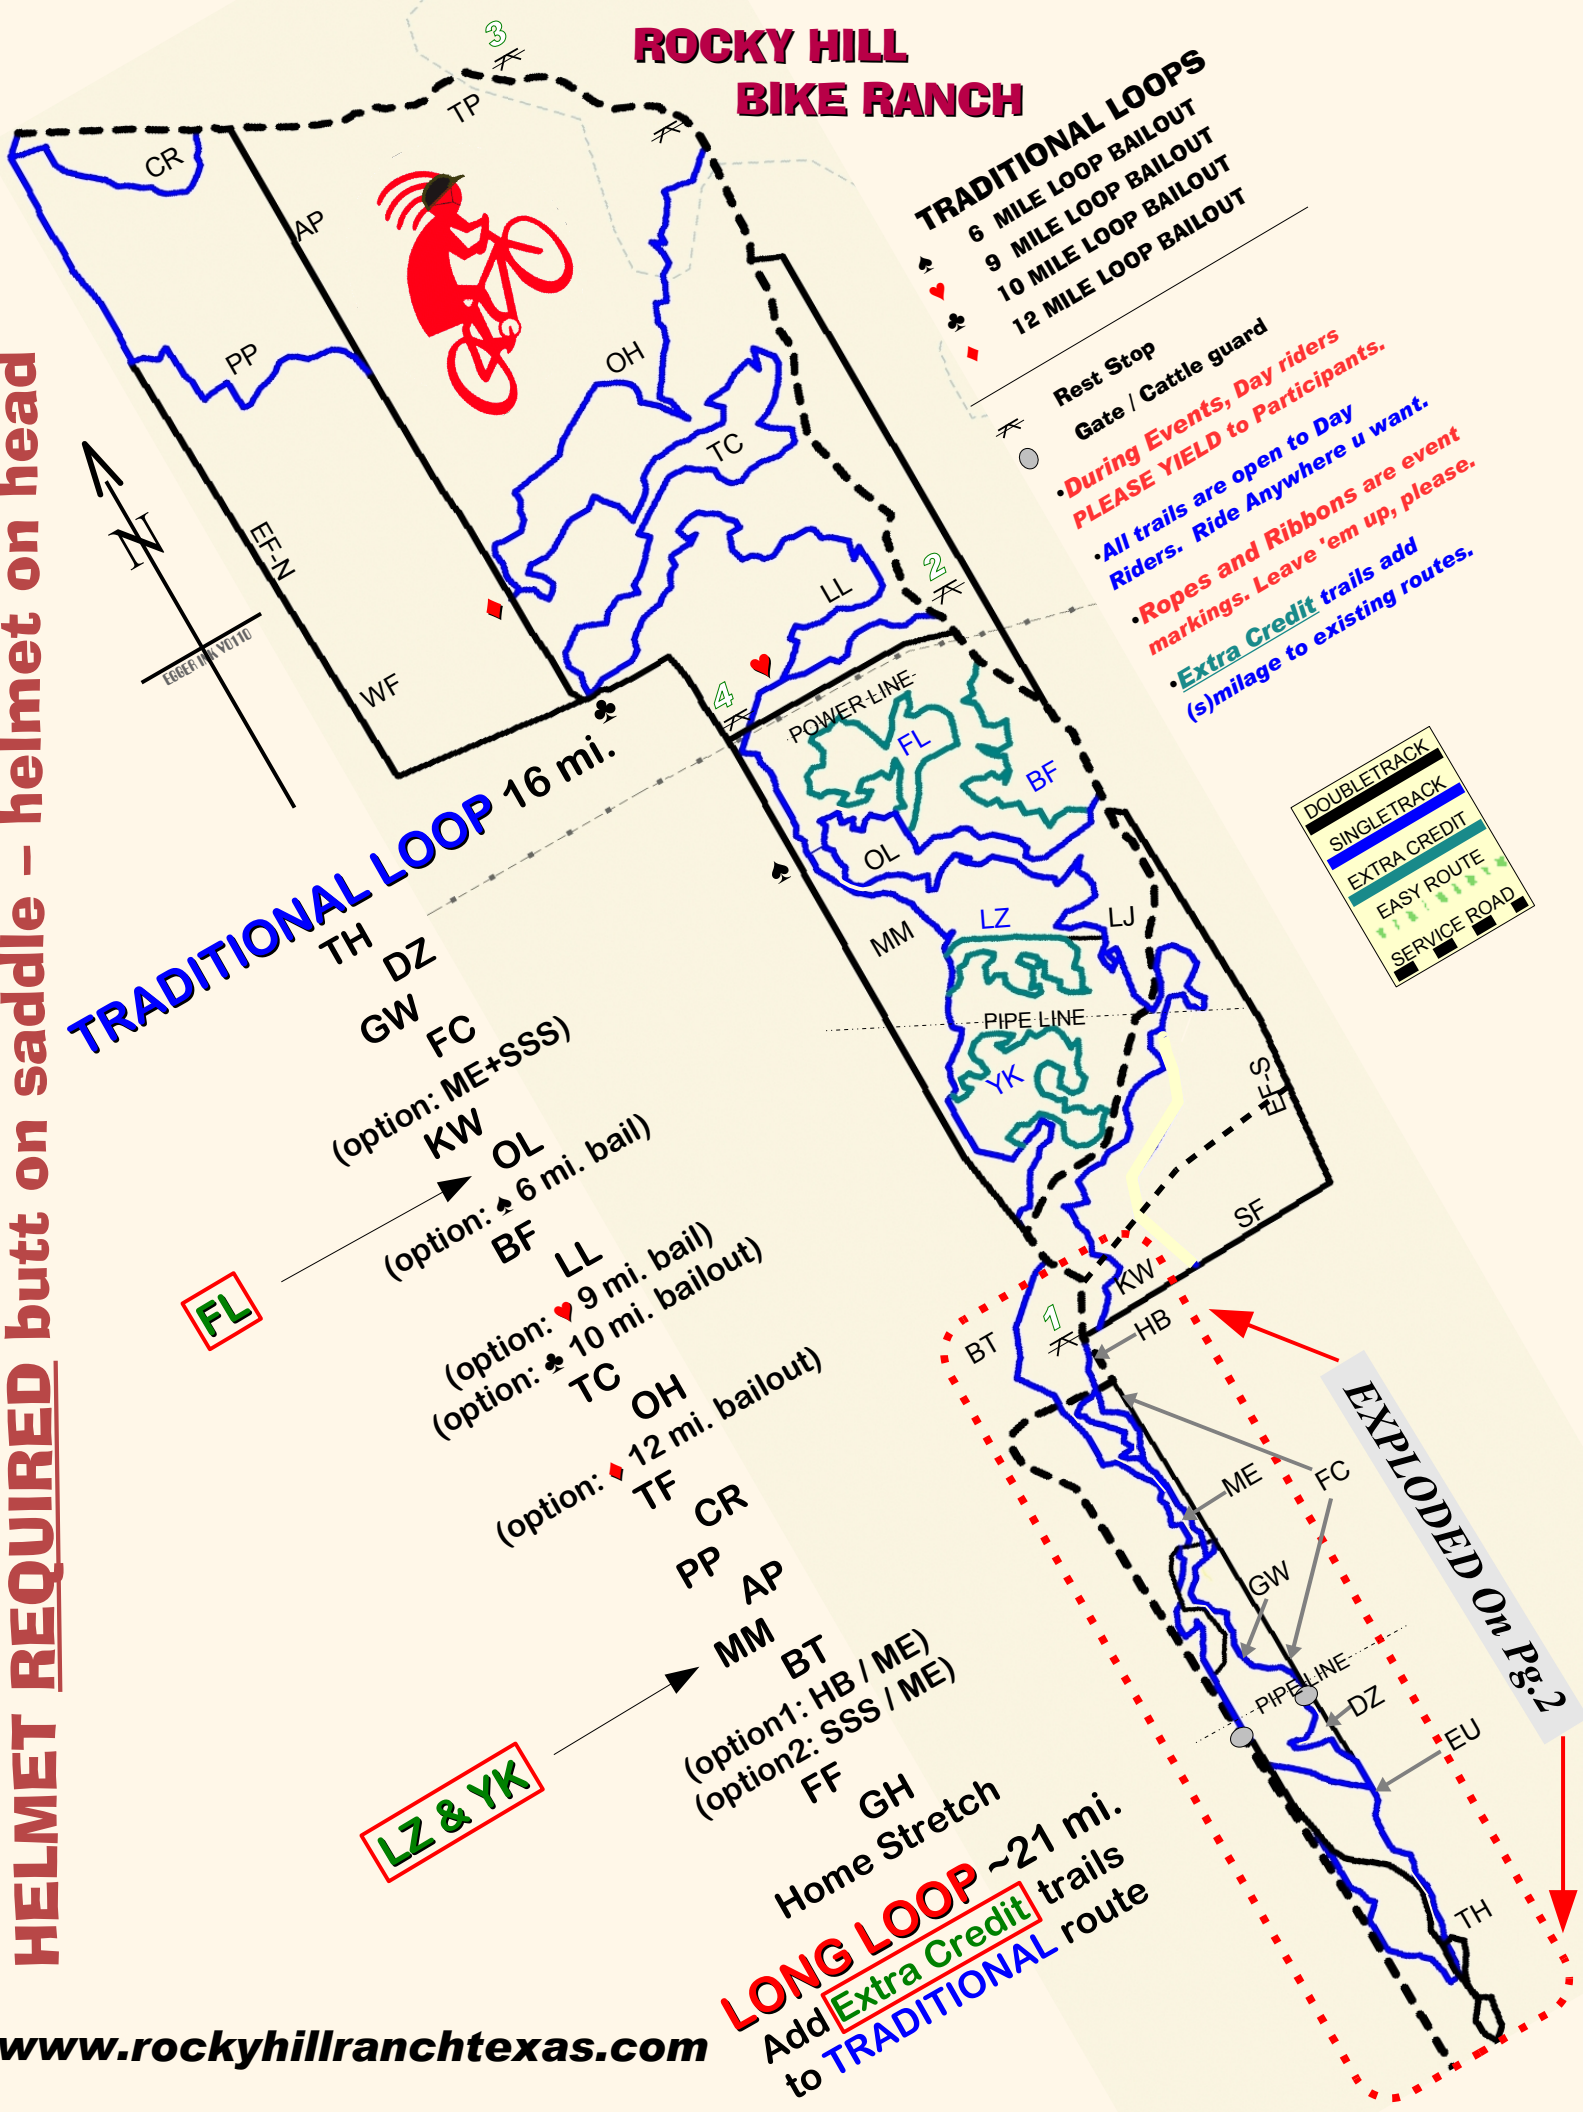

# ROCKY HILL BIKE RANCH

- TRADITIONAL LOOPS**
- 6 MILE LOOP BAILOUT
  - 9 MILE LOOP BAILOUT
  - 10 MILE LOOP BAILOUT
  - 12 MILE LOOP BAILOUT

- Rest Stop
- Gate / Cattle guard
- During Events, Day riders PLEASE YIELD to Participants.
- All trails are open to Day Riders. Ride Anywhere u want.
- Ropes and Ribbons are event markings. Leave 'em up, please.
- Extra Credit trails add (s)milage to existing routes.

DOUBLE TRACK
SINGLE TRACK
EXTRA CREDIT
EASY ROUTE
SERVICE ROAD

**TRADITIONAL LOOP 16 mi.**

- TH
- DZ
- GW
- FC (option: ME+SSS)
- KW
- OL (option: ♣ 6 mi. bailout)
- BF
- LL (option: ♥ 9 mi. bailout)
- TC (option: ♣ 10 mi. bailout)
- OH (option: ♦ 12 mi. bailout)
- TF
- CR
- PP
- AP
- MM
- BT (option1: HB / ME)
- (option2: SSS / ME)
- FF
- GH

- Follow the road from the parking lot:
- L on Mini Me (ME)
- Cross the bridge
- Go straight onto SSS
- R at the road
- L at the fence

as shown at right with the **Green Smileys and Dots**

\*well... easier than the other ways

**MOTIVATION:**

- Thoughts of cold beverages
- Fear of Chupacabras
- Mantra "It's all down hill from here"
- Sweet Singletrack

MAP LEGEND	
♣	6 MILE LOOP BAILOUT
♥	9 MILE LOOP BAILOUT
♠	10 MILE LOOP BAILOUT
♦	12 MILE LOOP BAILOUT
😊	Easy
□	Intermediate
◆	Difficult
AP	😊 Ave. of the Pines
BT	◆ Black Trac
BF	□ Bottle-n-Front-o-Me
CR	□ Coyote Run
DZ	□ Drop Zone
EF-( )	😊 East Fenceline (N&S)
EU	😊 Easy Up
FC	◆ Fat Chuck's Demise
FF	😊 Fofenique
FL	□ Frontal Lobotomy
GH	😊 Grey's Hiway
GW	□ Grey's Way
HB	□ Hard Boil (one-way)
IP	◆ Ike's Peak (*climb)
KW	😊 Karaway
LZ	□ Leapin' Lizards
LL	□ Longhorn Loop
LJ	😊 Lumberjack
MM	□ Miracle Mile
ME	😊 Mini-Me (bidirectional)
OH	□ Omar's Howl
OL	□ Off The Lip
PP	□ Pine Pin
SF	😊 South Fenceline
TC	□ Tris Cross
TH	😊 Trail Head
TP	😊 Tunnel o' the Pines
WF	😊 West Fenceline
YK	□ Y Knot?
⚓	Rest Stop
●	Gate / Cattle guard