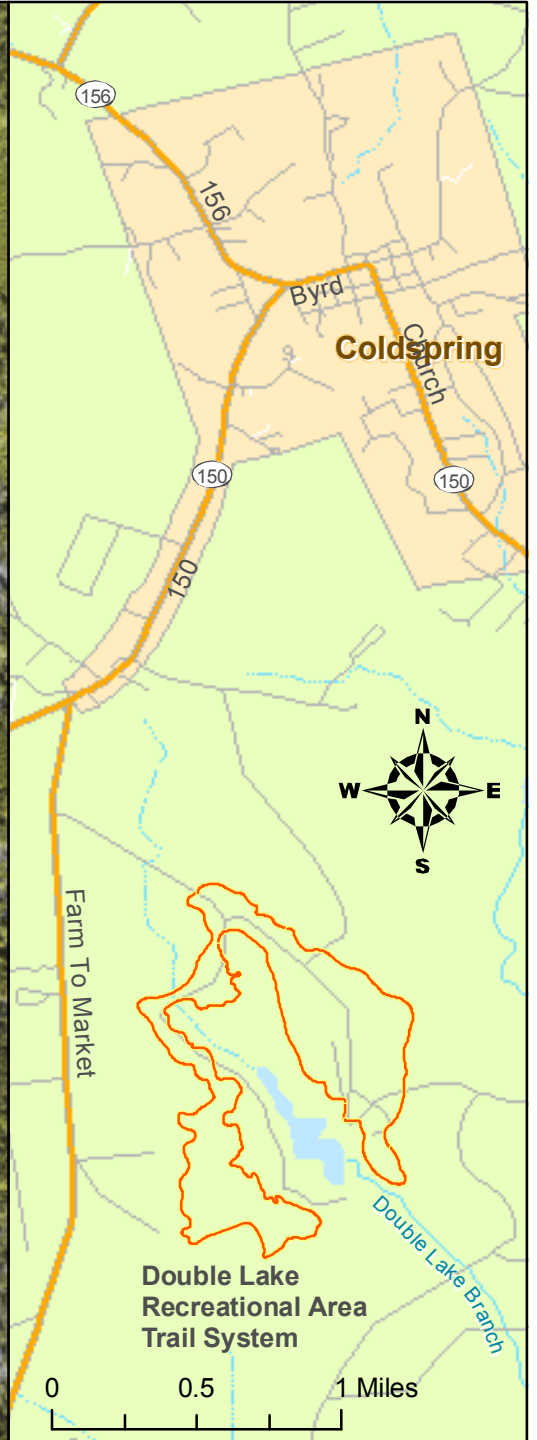

Double Lake Trail System

0 250 500 1000
Feet

0 0.05 0.1 0.2
Miles

Map Developed for: GHORBA
Produced by: Kevin H. Pruitt
Map Created on: 6/7/2006

0 0.5 1
Miles

Double Lake
Recreational Area
Trail System