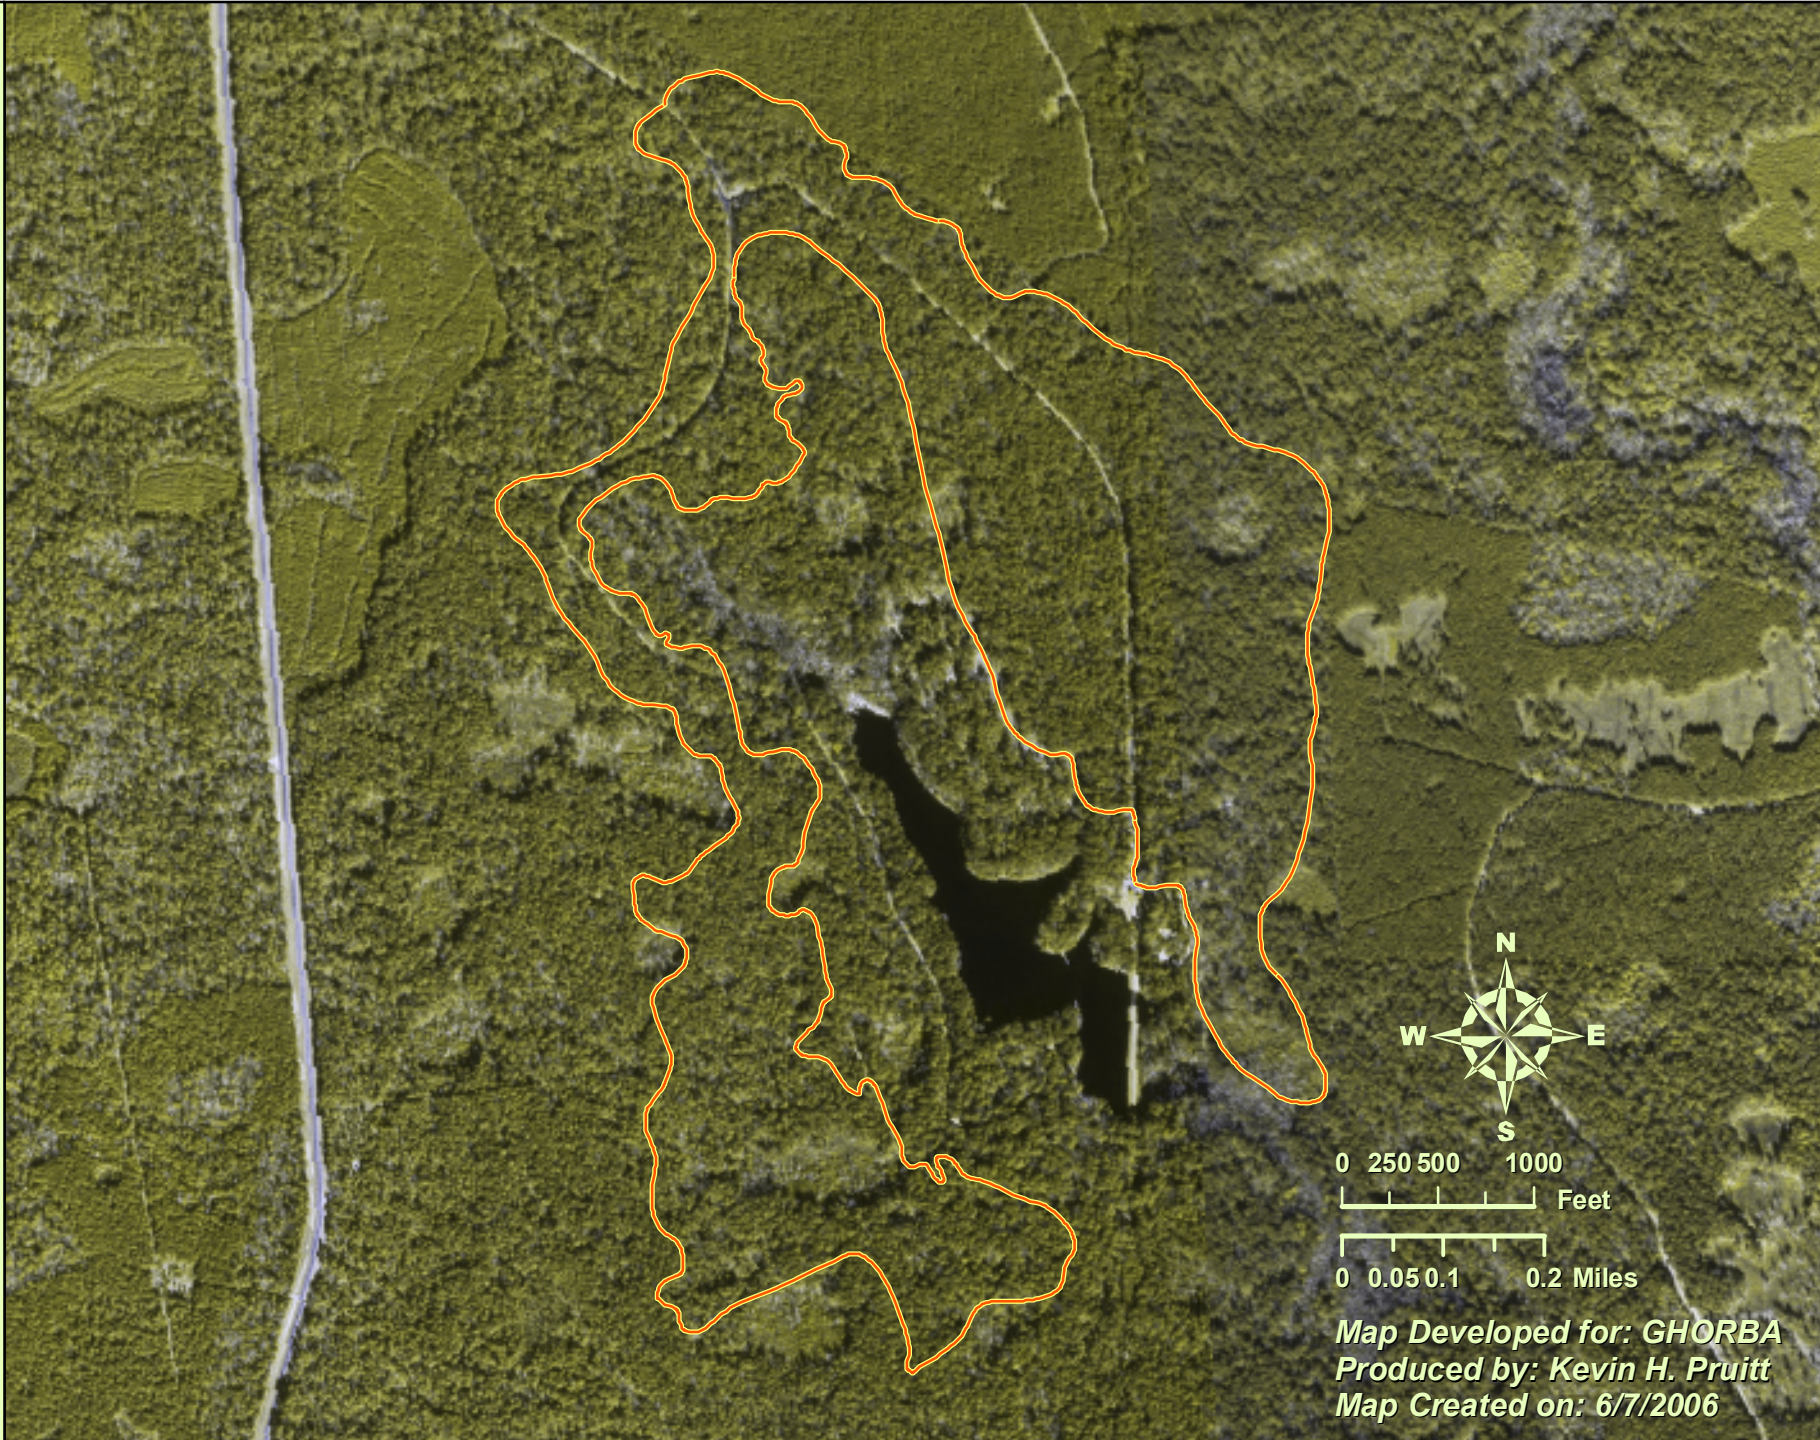

Double Lake Trail System

0 250 500 1000
Feet

0 0.05 0.1 0.2
Miles

Map Developed for: GHORBA
Produced by: Kevin H. Pruitt
Map Created on: 6/7/2006

0 0.5 1
Miles

Double Lake
Recreational Area
Trail System